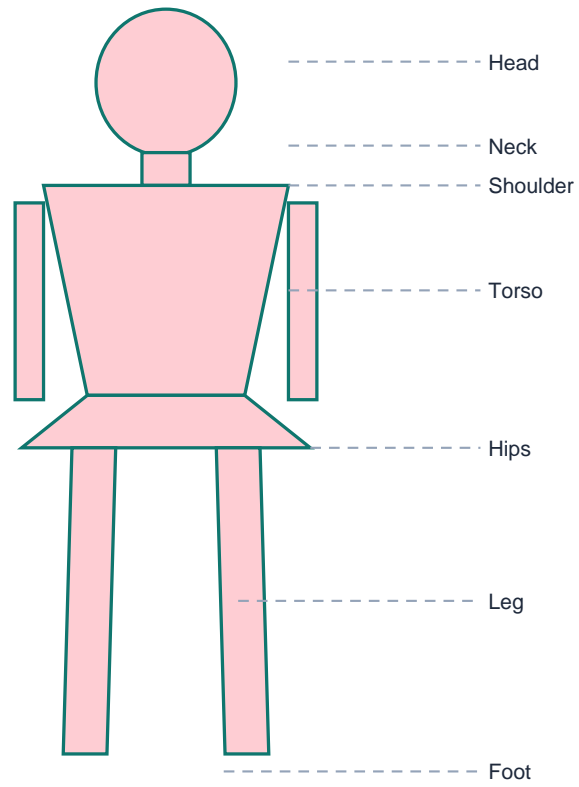

Female Body Outline Template

Front-view standing female figure with label lines. Print at 100%.

Print and label body parts for biology or use as a fashion croquis template.