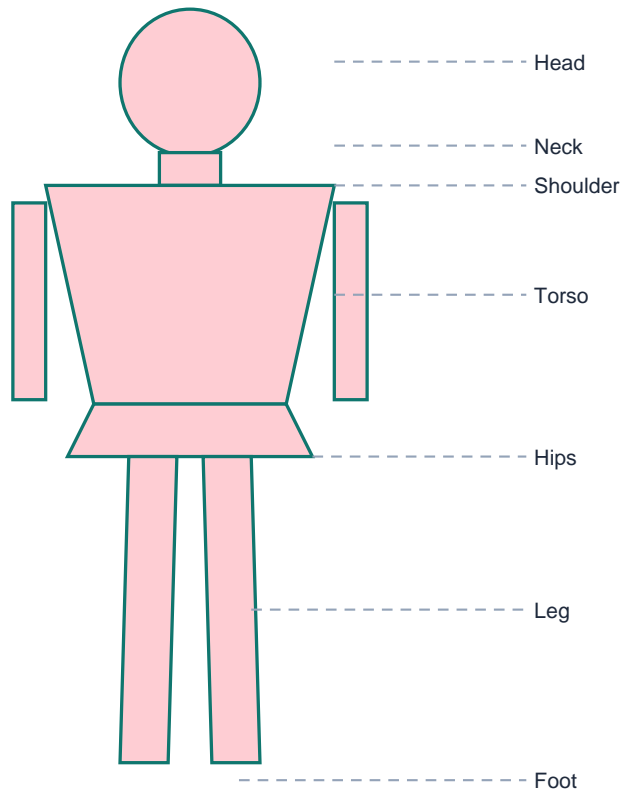

Male Body Outline Template

Front-view standing figure with anatomy label lines. Print at 100%.

Print and write anatomy terms on the label lines — great for biology worksheets.