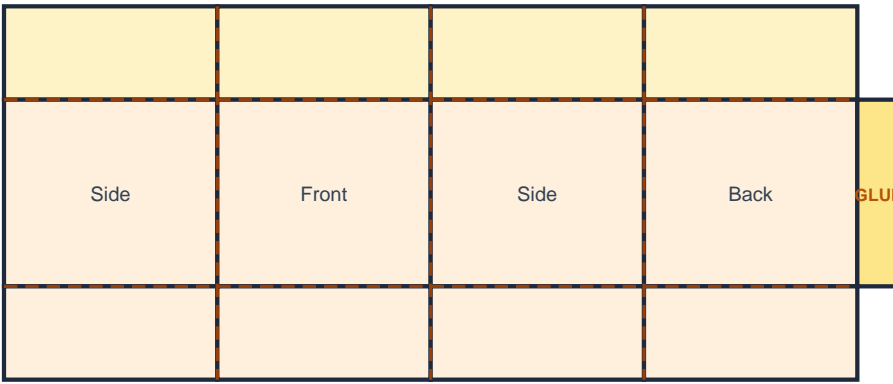

Small Favor Box Template

4-flap tuck top favor box — 3 per sheet. Print at 100%.

1. Cut 1 net. 2. Fold on dashed lines. 3. Glue side tab. 4. Interlock 4 top flaps to seal.