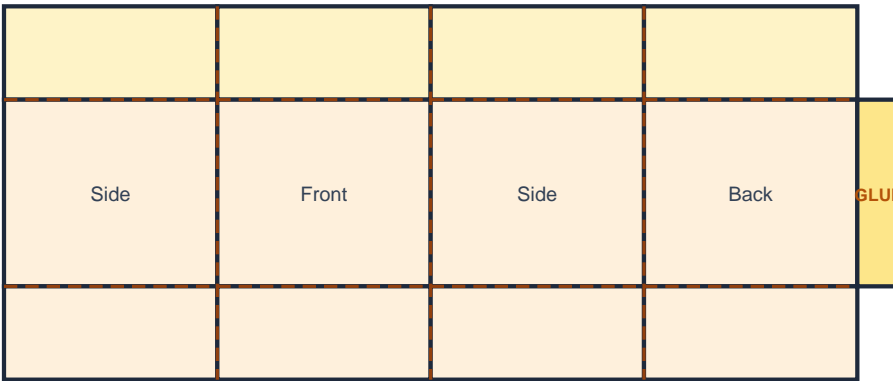

Small Favor Box Template

4-flap tuck top favor box — 3 per sheet. Print at 100%.

1. Cut 1 net. 2. Fold on dashed lines. 3. Glue side tab. 4. Interlock 4 top flaps to seal.