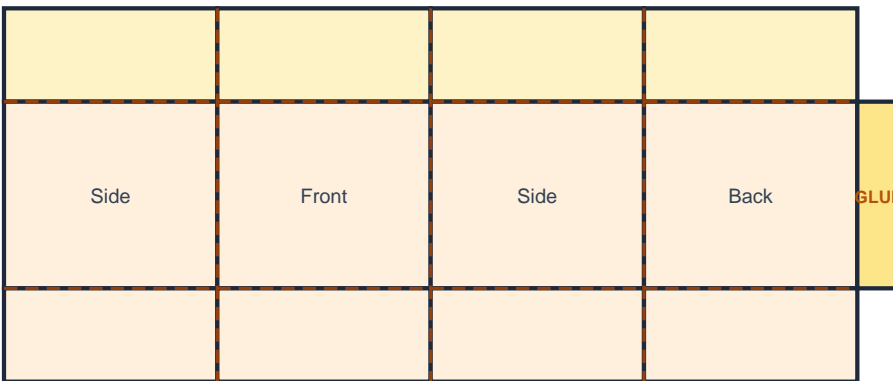

Small Favor Box Template

4-flap tuck top favor box — 3 per sheet. Print at 100%.

1. Cut 1 net. 2. Fold on dashed lines. 3. Glue side tab. 4. Interlock 4 top flaps to seal.