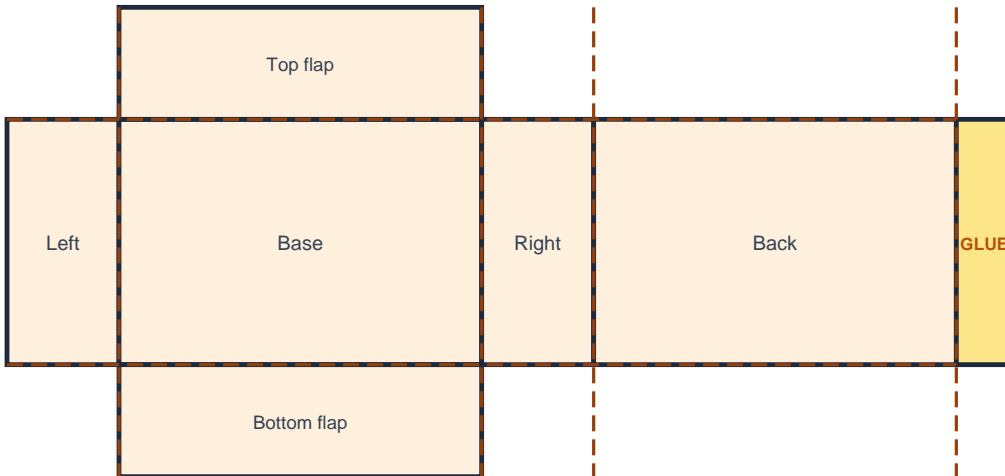

Gift Box Template — Box + Lid

Separate box and lid nets with fold tabs. Print at 100%.

BOX

LID (slightly larger)

1. Cut two nets. 2. Fold on dashed lines. 3. Glue tab. 4. Lid slips over box top.