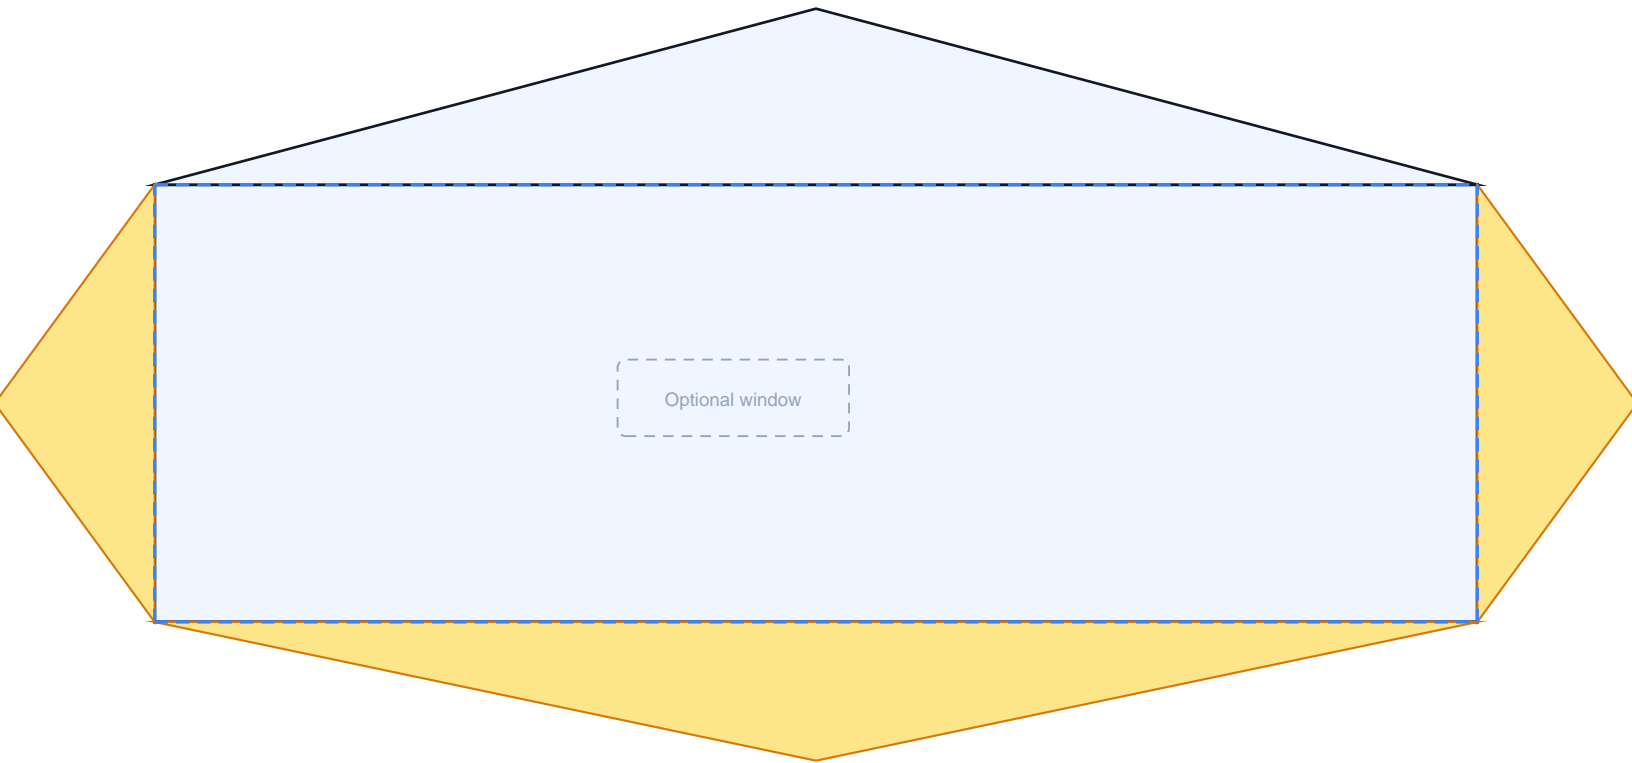

# #10 Business Envelope Net

4.125 x 9.5 in | dashed=fold, solid=cut, amber=glue

Glue flap

--- Fold line

— Cut line

Finished size: 4.125 x 9.5 in | Fits standard US letter folded in thirds

Print at 100% | Fold on dashed lines, Cut on solid lines, Glue amber flaps | [gettemplated.com](http://gettemplated.com)