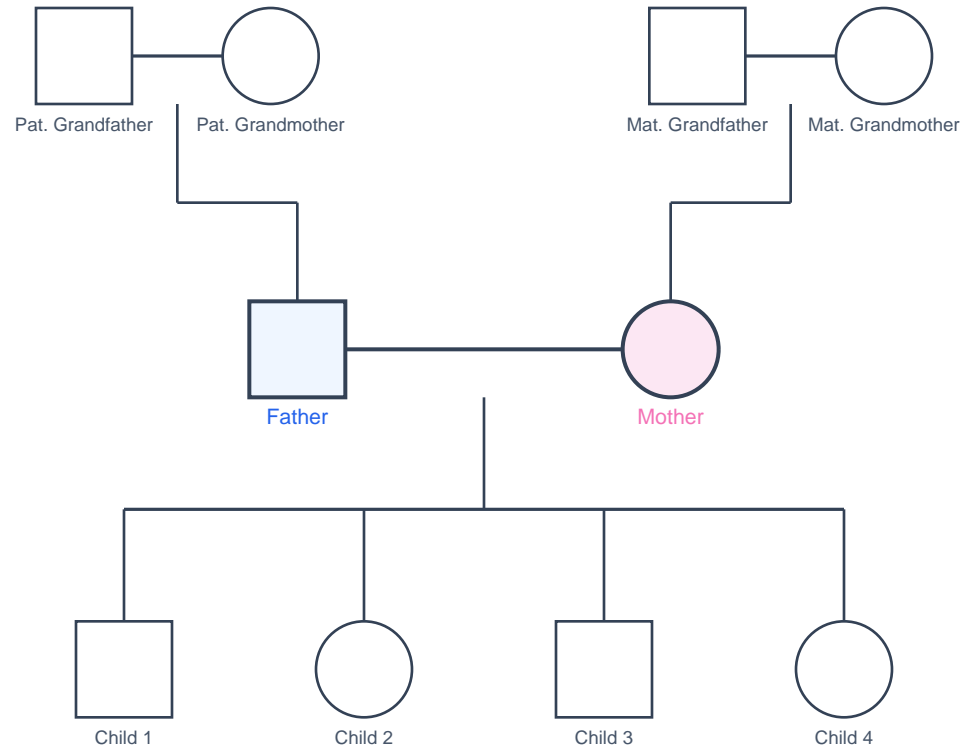

3-Generation Genogram

squares = male • circles = female • lines = relationships

□ = Male

○ = Female

— = Couple