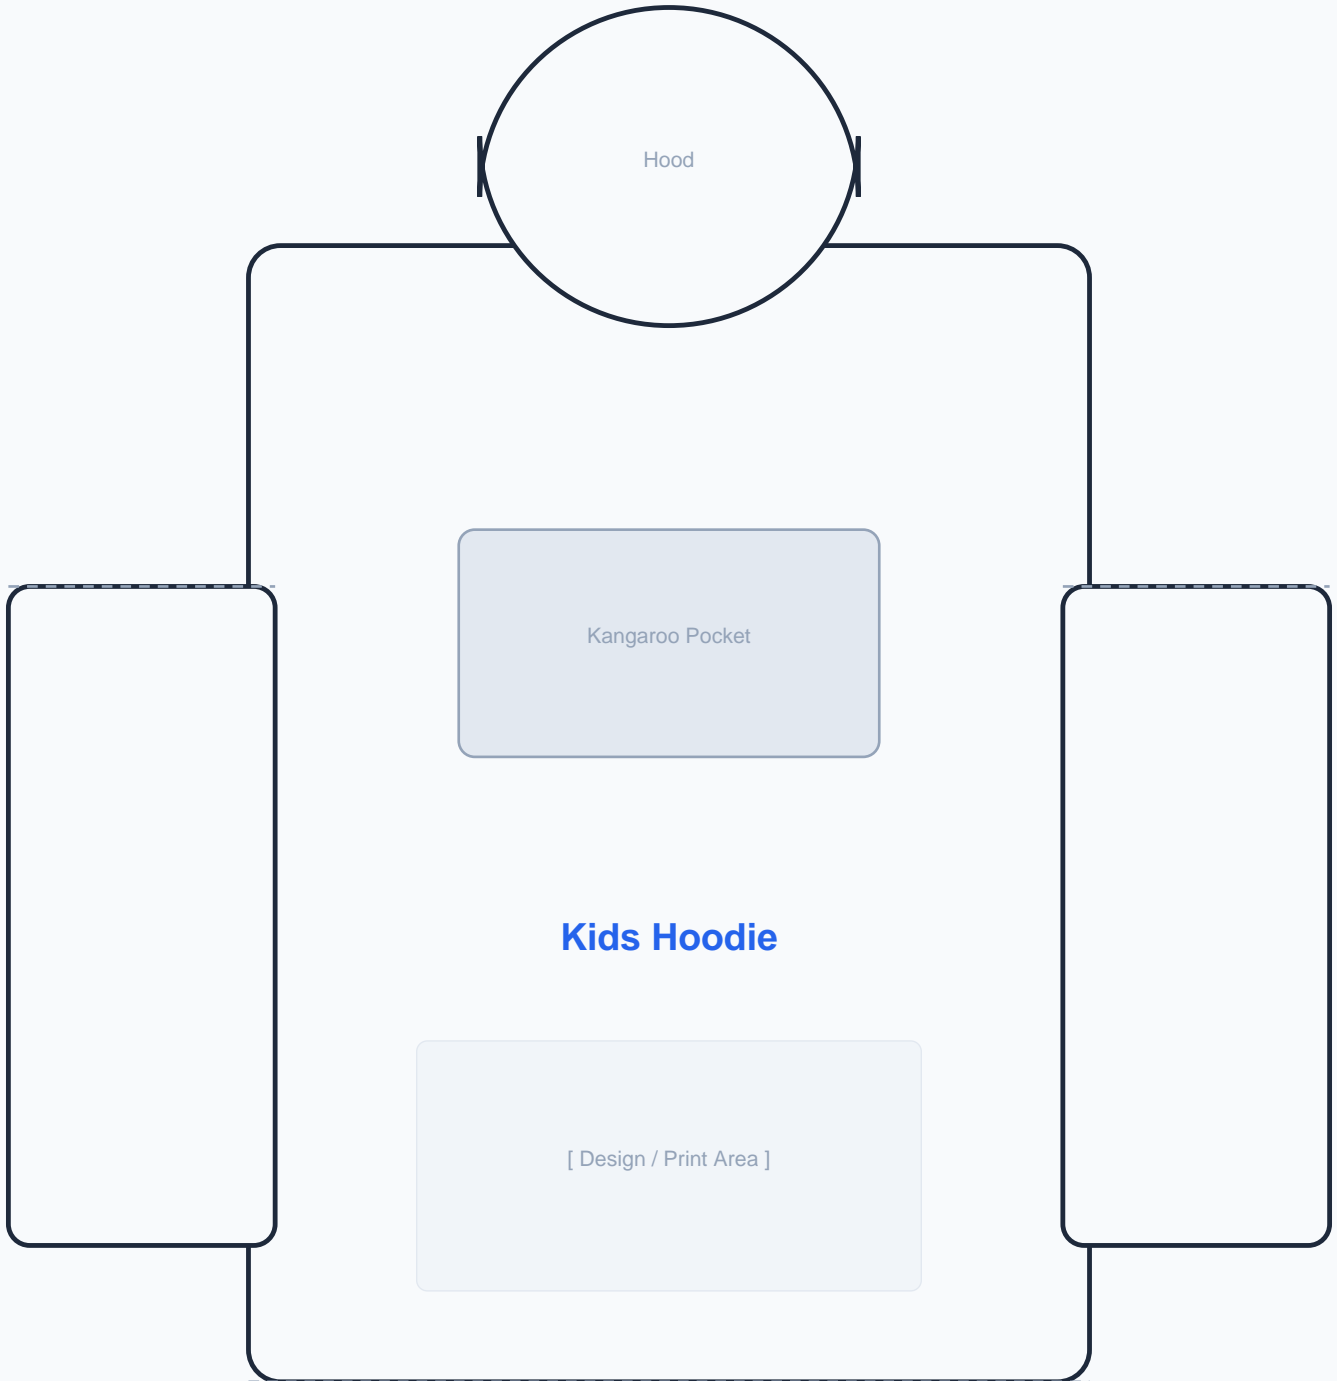

Kids Hoodie

Scaled 85% · youth sizing guides

Unisex sizing · Scale to 85% for fitted cut