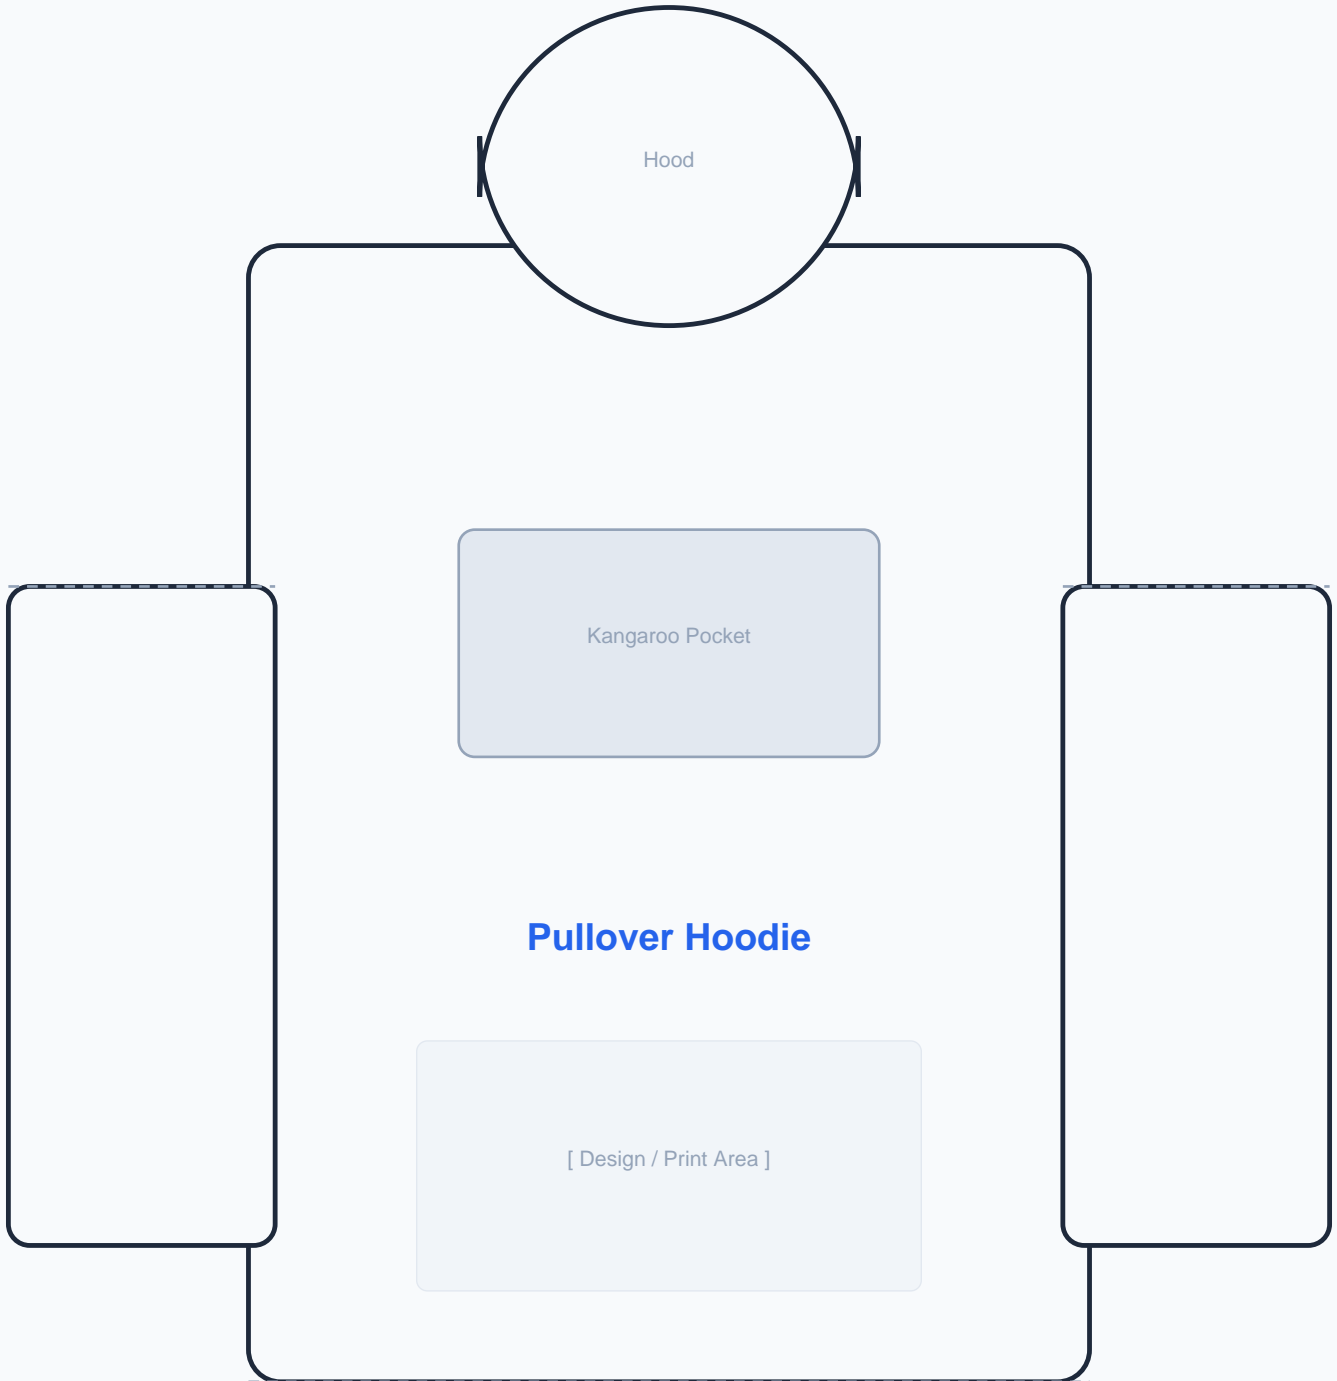

Pullover Hoodie

Classic kangaroo pocket · unisex fit

Unisex sizing · Scale to 85% for fitted cut