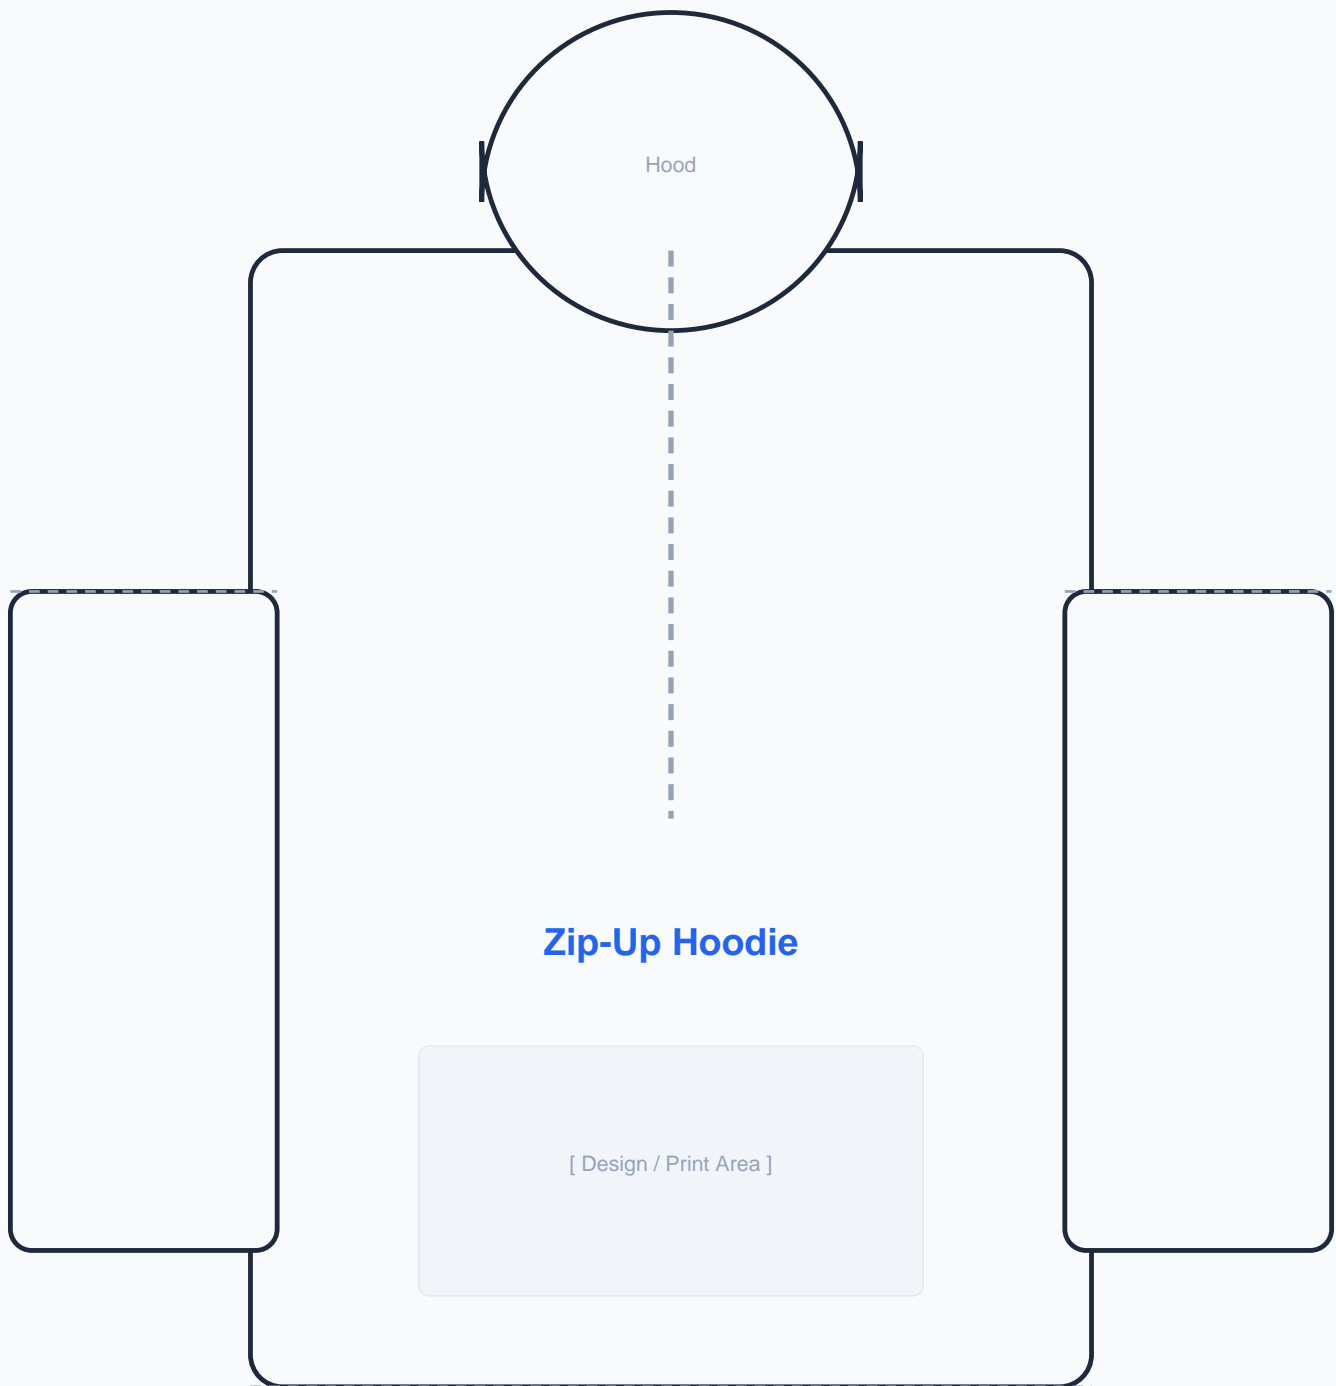

Zip-Up Hoodie

Full-zip with split kangaroo pocket

Unisex sizing · Scale to 85% for fitted cut