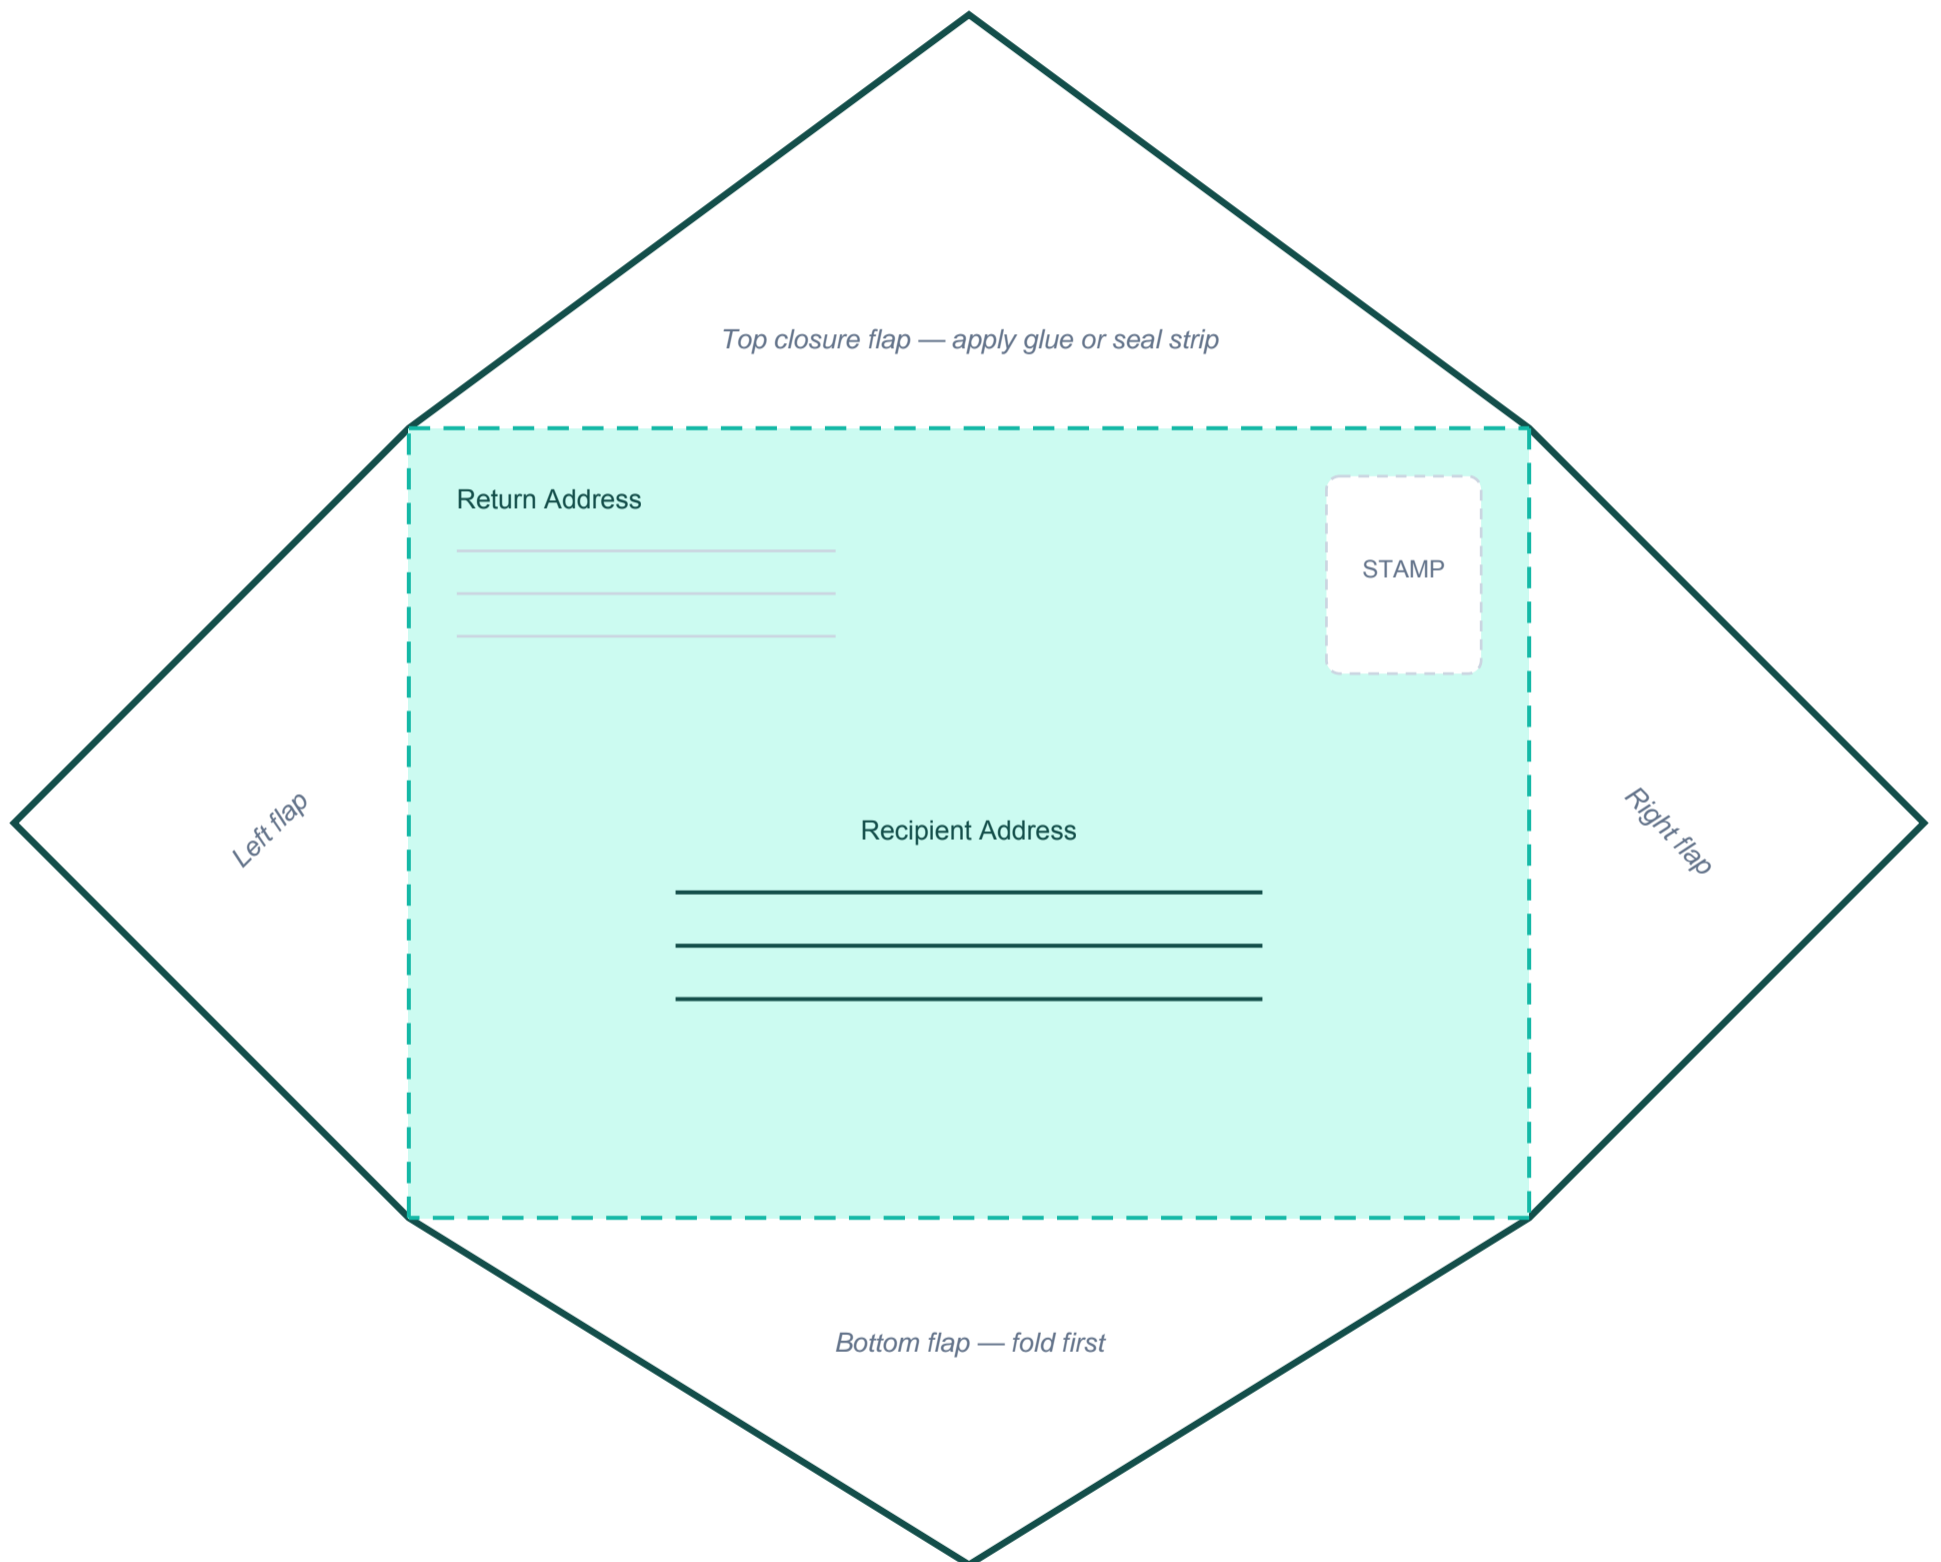

# Printable Envelope Net Template

A6 (148x105 mm) foldable envelope net · Print at 100% · Score fold lines · Fold and seal

— Cut line

- - - Fold line (score gently before folding)