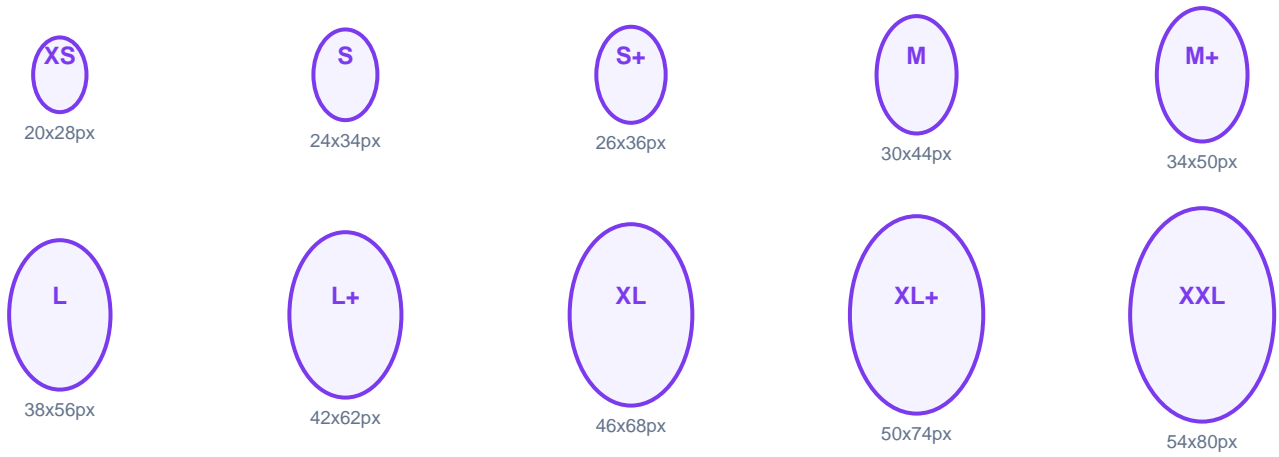

Press-On Nail Sizing Guide

Measure your nails against each size — circle your match

Hold your nail against each outline • Circle the closest fit • Repeat for all 10 fingers

My Sizes:

Thumb

Index

Middle

Ring

Pinky