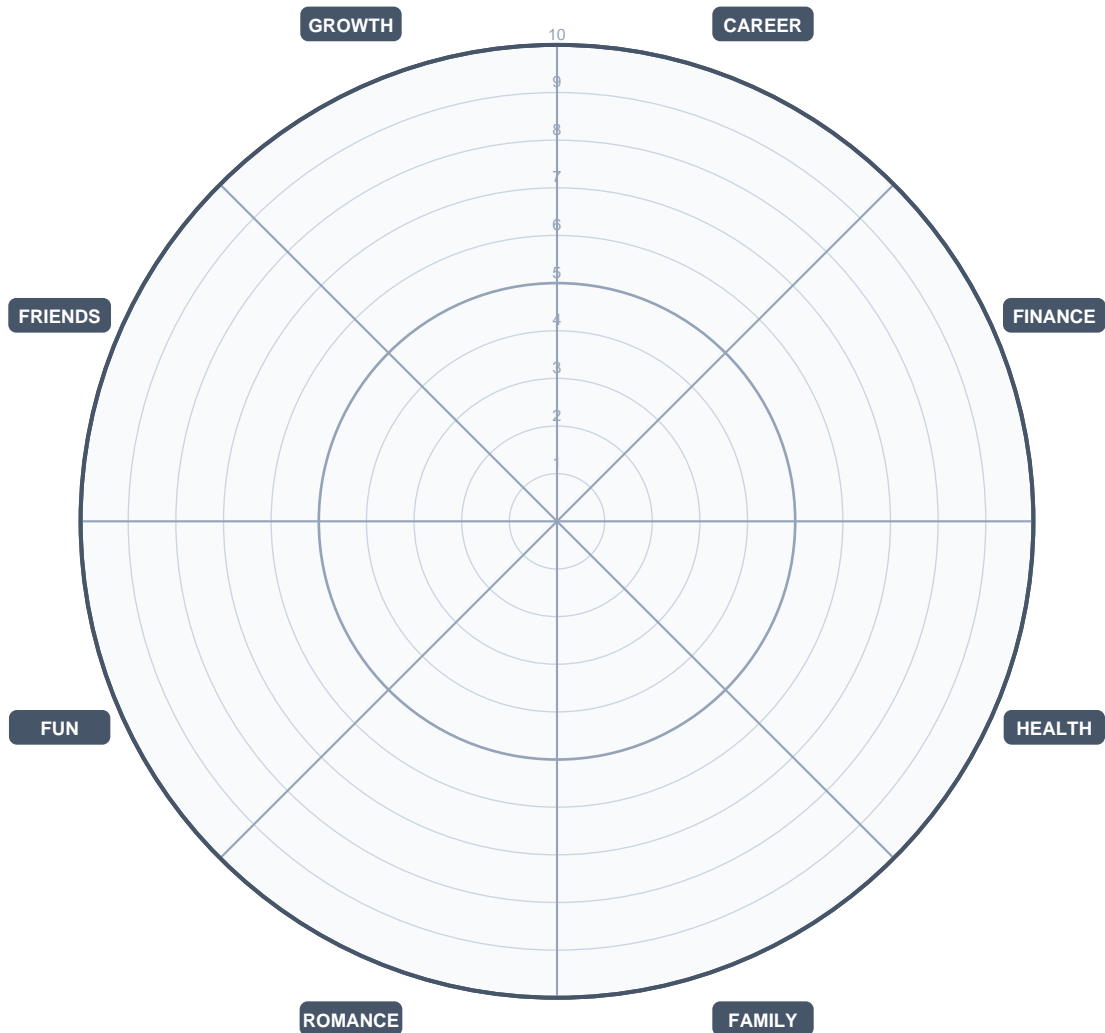

Blank Wheel

Customisable wheel - add your own segment labels

Rate each area 1 (centre) to 10 (outer ring). Shade from centre out to your score.
Connect the shaded points to see your life balance at a glance.

SCORE TABLE

Career	Finance	Health	Family	Romance	Fun	Friends	Growth
—	—	—	—	—	—	—	—