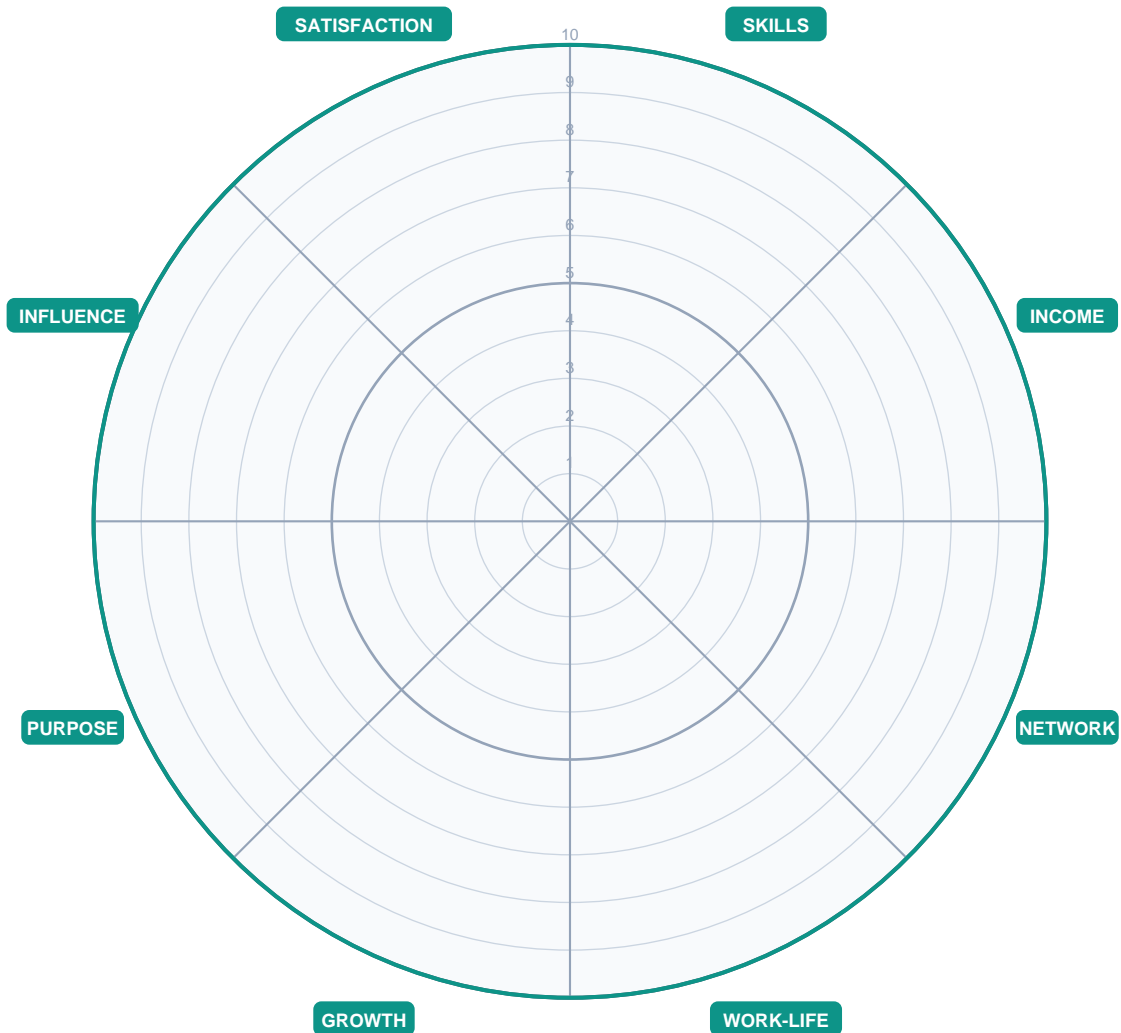

Career Wheel

Career satisfaction assessment - rate each area 1-10

Rate each area 1 (centre) to 10 (outer ring). Shade from centre out to your score.
Connect the shaded points to see your life balance at a glance.

SCORE TABLE

Skills	Income	Network	Work-Life	Growth	Purpose	Influence	Satisfacti
—	—	—	—	—	—	—	—