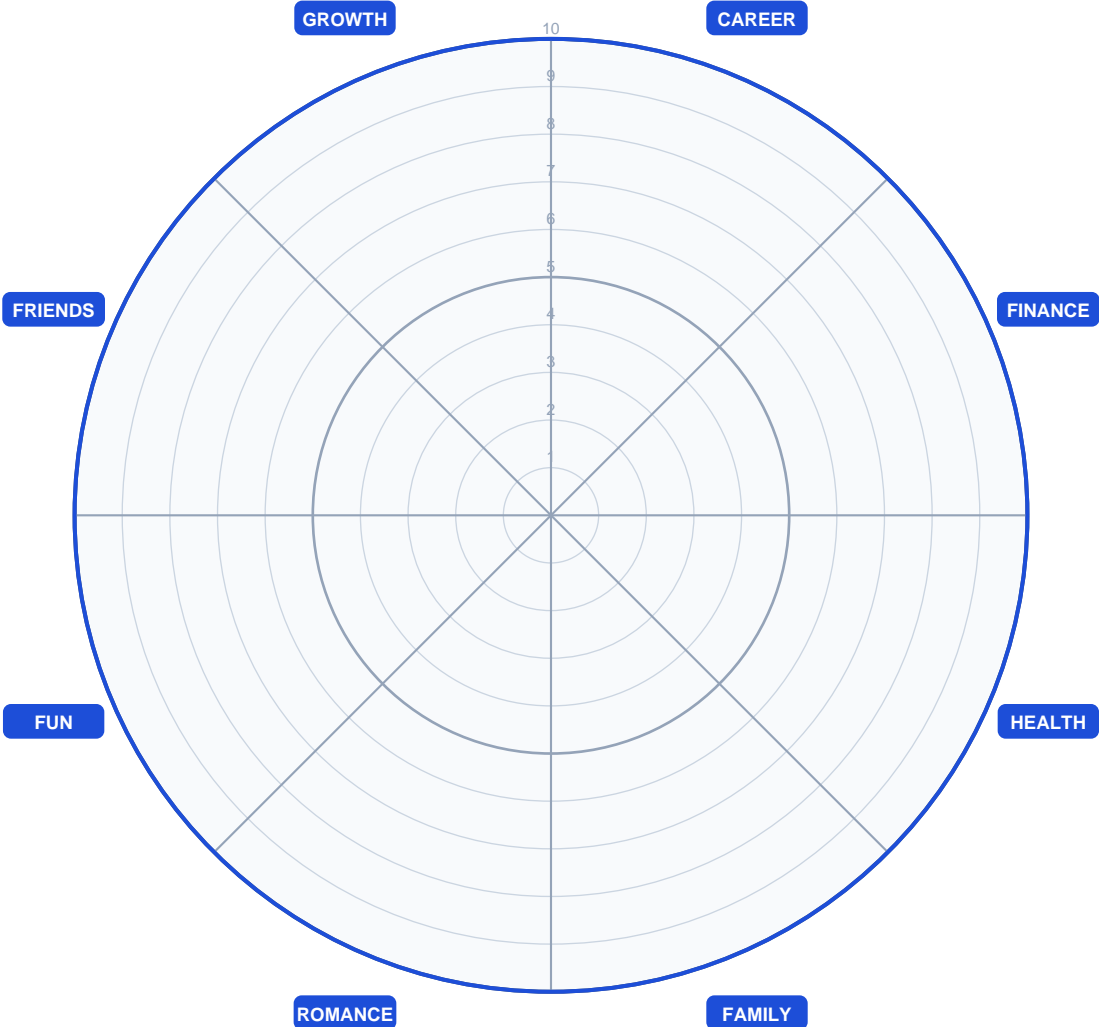

Wheel of Life

Life balance self-assessment - rate each area 1-10

Rate each area 1 (centre) to 10 (outer ring). Shade from centre out to your score.
Connect the shaded points to see your life balance at a glance.

SCORE TABLE

Career	Finance	Health	Family	Romance	Fun	Friends	Growth
—	—	—	—	—	—	—	—