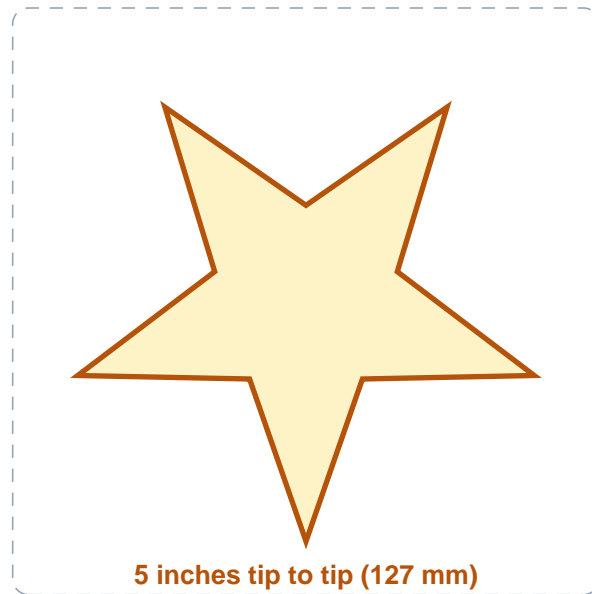

# 5-Inch Star Template

Print at 100% (no fit-to-page). Star = exactly 5 inches tip to tip.

1. Print at 100%. 2. Cut along dashed outline. 3. Use as stencil or large decoration.